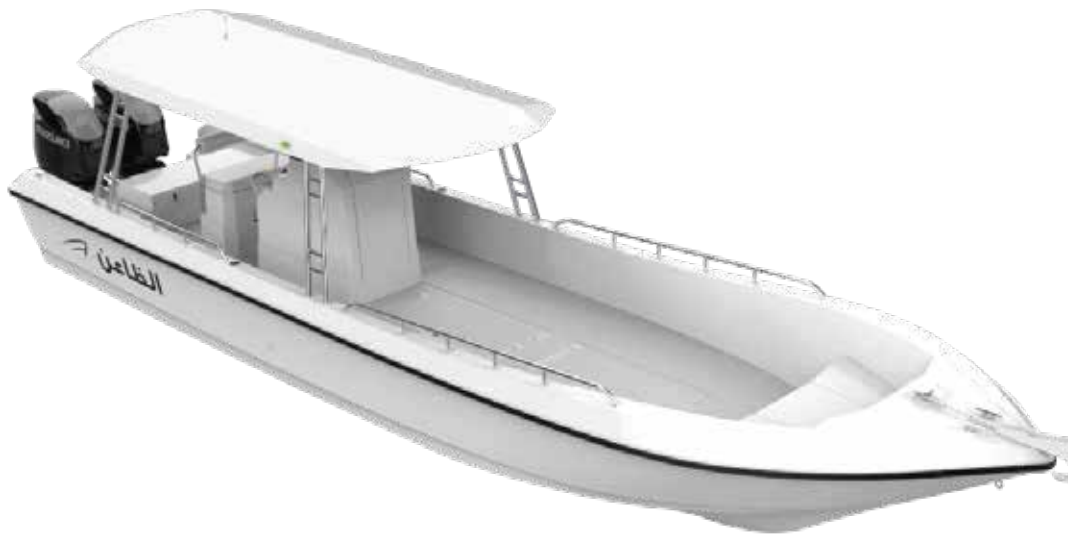

# 34 BF (Basic Fishing)

A large open fishing boat with stand up helm

**ALDHAEN**  
H. ALDHAEN BOATS W.L.L.

**BHD - 17,250\***  
**USD - 46,000\***

## Boat Particulars

Length overall	11.38 m (37' 4")
Length of hull	10.38 m (34' 1")
Beam	2.73 m (8' 11")
Draft (Full load)	0.48 m (1' 7")
Displacement (Full load)	5,500 kg (12,125.4 lbs)
Fuel Tank Capacity	800 l (211.3 US gal)
Fresh Water Tank Capacity	90 l (23.8 US gal)
Carrying Capacity	800 kg (1,763.7 lbs)
Max Persons Capacity	8 Persons
Max Engine Capacity hp	600 hp